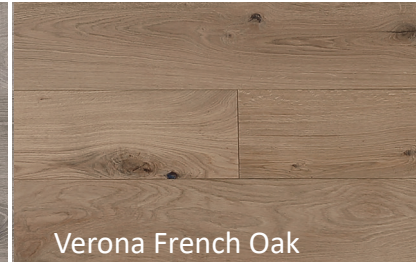

Combined with the smoke process, the natural colors and the shades in French Oak emerge together smoothly, revealing the warmth that this handmade texture provides.

Sophia French Oak

Elle French Oak

Juliet French Oak

Verona French Oak

Chloe French Oak

Tiffany French Oak

Flora French Oak

Adele French Oak

QUALITY OF STYLE

Essence™ Skip Sawn texture*¹
The Edge™ texture*²

30 year warranty on finish
-residential